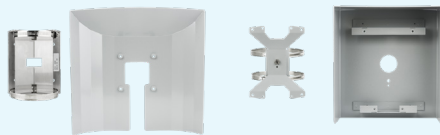

- 5626595 Target Pole Mount Kit
- 9218335 Target Weather Hood
- 9875840 Reach Adjustable Mounting Kit
- 7591152 Reach Weather Hood