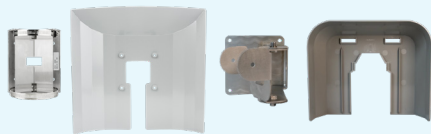

- 5626595 Target Pole Mount Kit
- 9218335 Target Weather Protection Hood
- 9567593 Go Mount Set Extension
- 9567658 Go Weather Protection Hood